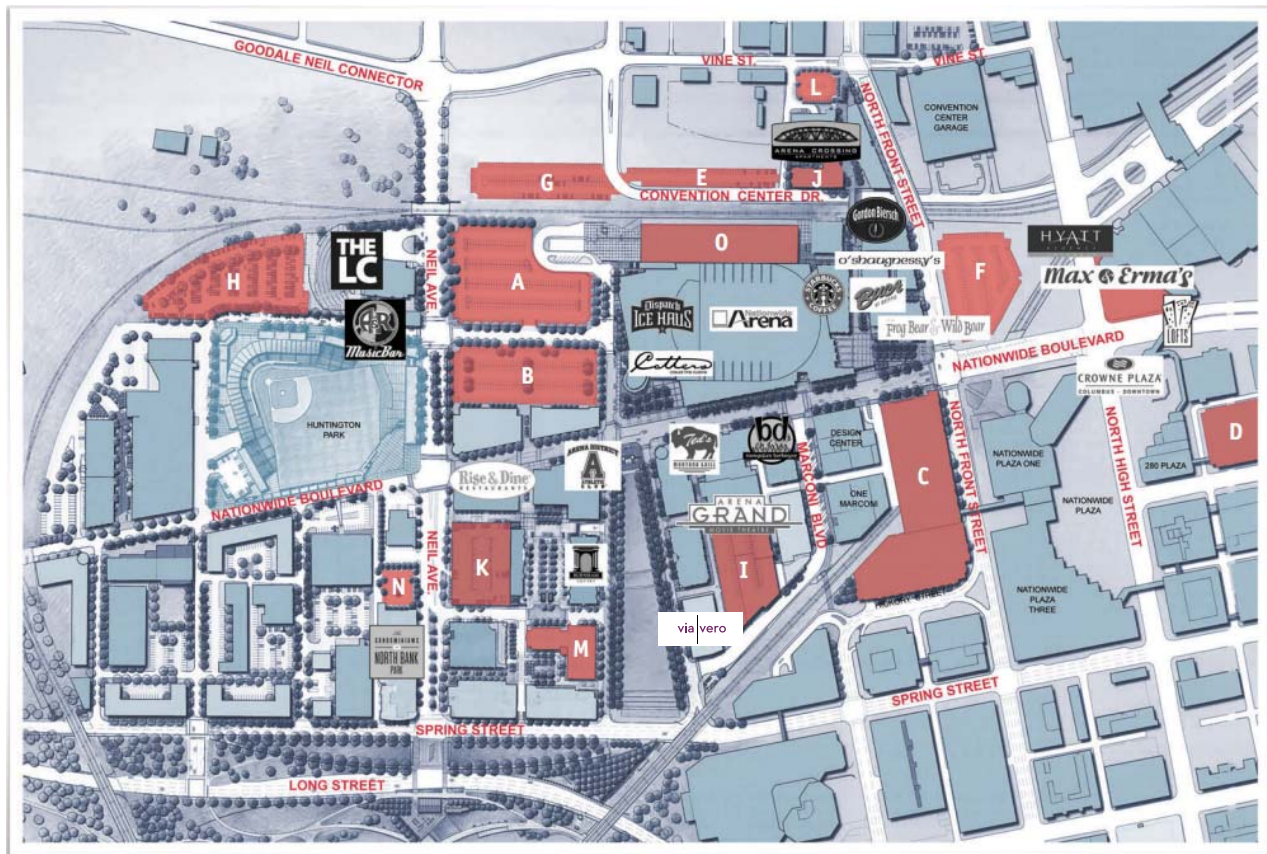

From the South (I-71)

- Proceed north on I-71 to SR-315 North
- Proceed north on SR-315 to I-670 East
- Exit I-670 at Neil Avenue
- Turn right at Neil Avenue and proceed south to Nationwide Blvd.

Directions to Arena Grand Theatre Garage

OR

Directions to Neil Avenue Garage

- Proceed south past Nationwide Blvd.
- Neil Avenue Garage entrance will be on the left.

Upon exiting the garages:

Arena Grand Theatre / Marconi Garage

- Take the elevators in the northwest corner of the garage to "Level 1" and exit the garage through the glass doors
- Turn left upon exiting the garage, cross the brick ally and walk south (the garage will be on your left)

Neil Avenue Garage

- Exit the garage on the southeast corner and proceed east on New Public Ln towards John H. McConnell Blvd.
- Cross John H. McConnell Blvd and McFerson Commons.
- ViaVero is located in the building farthest south on West Street.

- Enter our building and take the elevator to the 7th floor

Parking Map

- | | | |
|------------------------|--------------------------|---------------------------|
| A. Arena West North | F. Front St. Lot | K. Neil Ave. Garage |
| B. Arena West South | G. Vine Lot West | L. Arena Crossing Lot |
| C. Front St. Garage | H. The LC Lot | M. Pen Lot |
| D. Chestnut St. Garage | I. Cinema Garage | N. North Bank Lot |
| E. Vine Lot East | J. Arena Crossing Garage | O. Founders' Arena Garage |